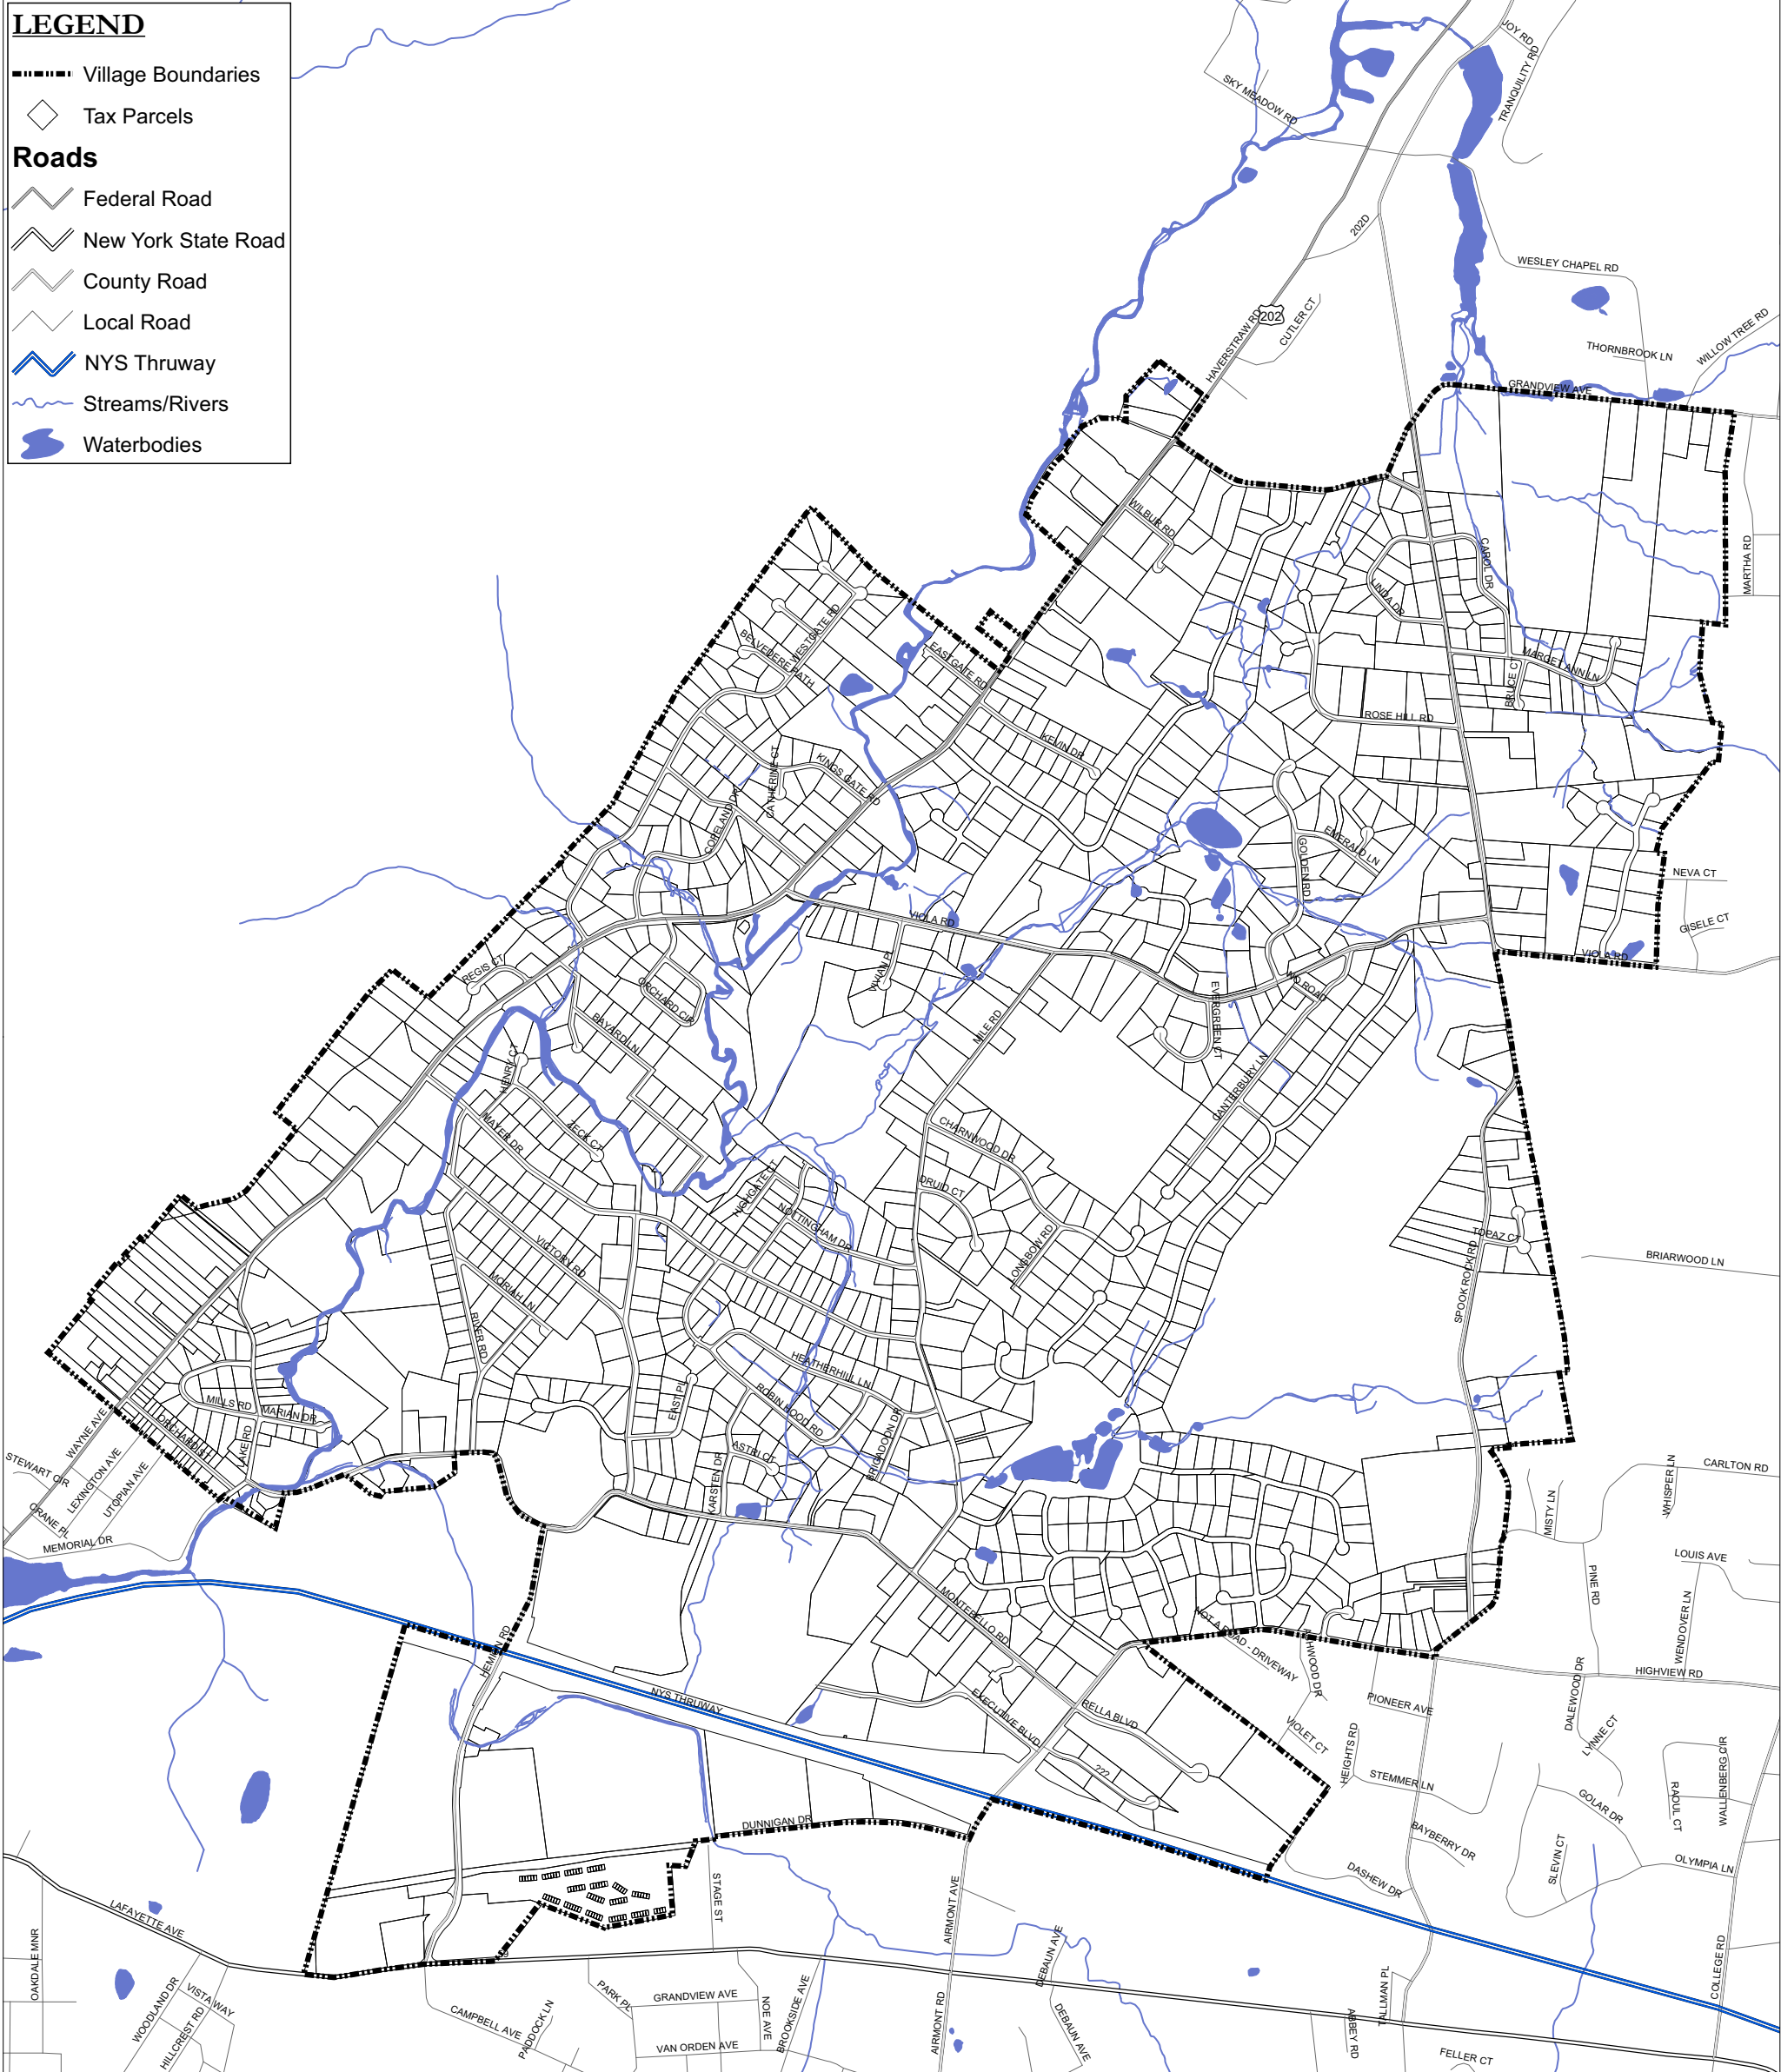

LEGEND

- ▬▬▬▬▬▬▬ Village Boundaries
- ◇ Tax Parcels

Roads

- ▬ Federal Road
- ▬ New York State Road
- ▬ County Road
- ▬ Local Road
- ▬ NYS Thruway
- ~ Streams/Rivers
- Waterbodies

Note: This map is for general planning purposes only.
 Source: New York State Department of Transportation,
 Rockland County GIS, Turner Miller Group

MAY 2017

LOCUS MAP
 ■ Montebello

HYDROGRAPHY & WATERCOURSES

MONTEBELLO COMPREHENSIVE PLAN UPDATE

Village of Montebello, New York

Prepared for Montebello Comprehensive Plan Commission