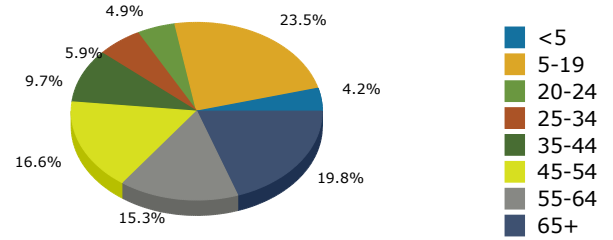

2016 Population by Race

2016 Population by Age

Households

2016 Home Value

2016-2021 Annual Growth Rate

Household Income

Source: U.S. Census Bureau, Census 2010 Summary File 1. Esri forecasts for 2016 and 2021.