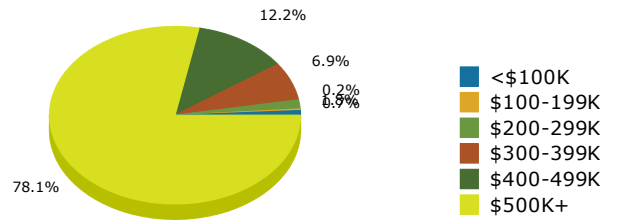

2016 Population by Race

2016 Population by Age

Households

2016 Home Value

2016-2021 Annual Growth Rate

Household Income

Source: U.S. Census Bureau, Census 2010 Summary File 1. Esri forecasts for 2016 and 2021.