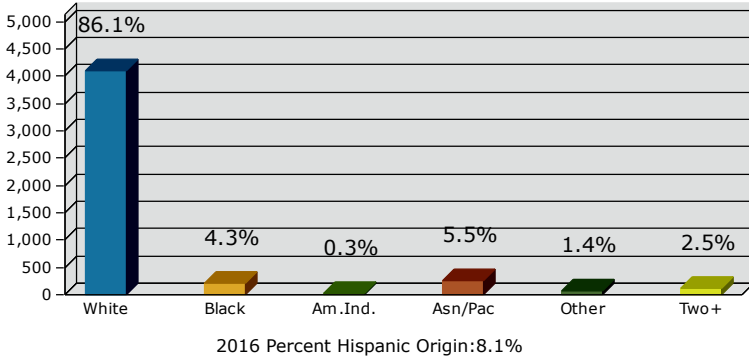

2016 Population by Race

2016 Population by Age

Households

2016 Home Value

2016-2021 Annual Growth Rate

Household Income

Source: U.S. Census Bureau, Census 2010 Summary File 1. Esri forecasts for 2016 and 2021.