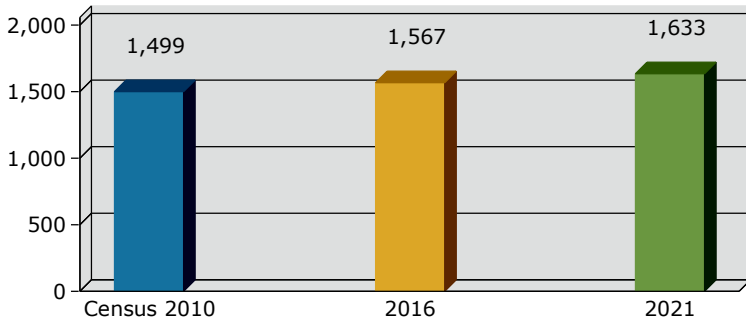

2016 Population by Race

2016 Population by Age

Households

2016 Home Value

2016-2021 Annual Growth Rate

Household Income

Source: U.S. Census Bureau, Census 2010 Summary File 1. Esri forecasts for 2016 and 2021.